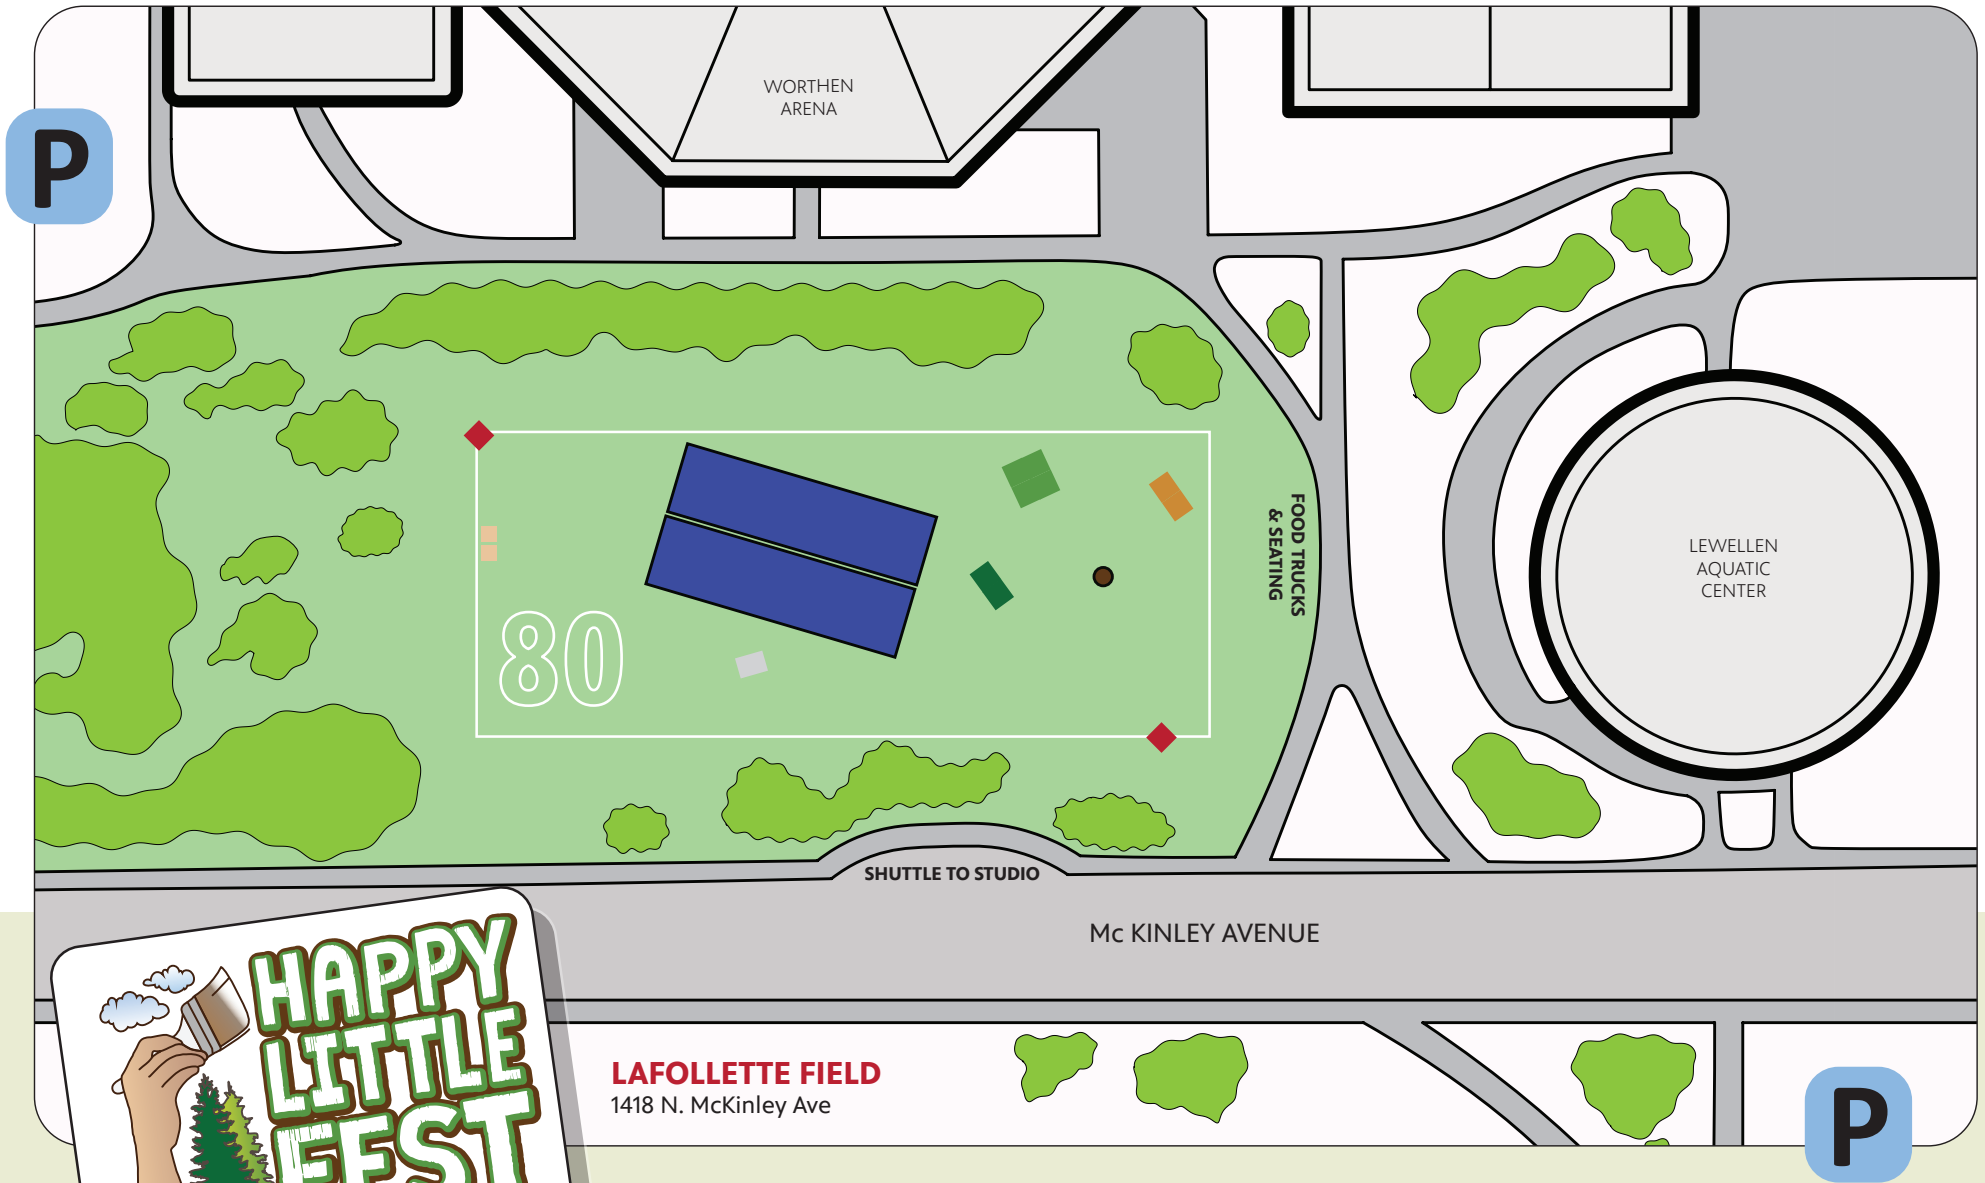

EVENT SPACE AND PARKING

**LAFOLLETTE FIELD**  
1418 N. McKinley Ave

- TENTS**
- Welcome
- Kids' Painting
- Painting
- Games
- Photobooth
- OTHER
- PARKING
- BOB-BLEHEAD
- RESTROOMS